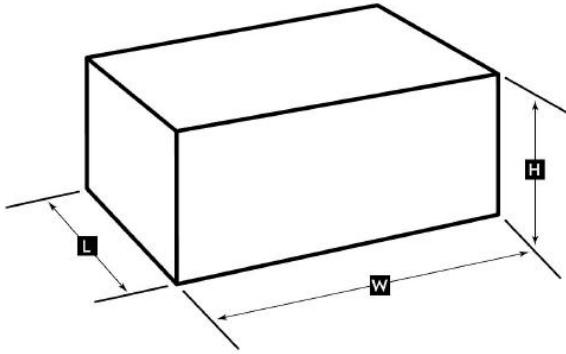

OFFICE

WALNUT ADD 30%
FOB WINOOSKI, VT

Dimensions: all dimensions are labeled length x width x height.
L x W x H

- Prices listed are for cherry and maple. **Add 30% for walnut.** Please add a "W" before the code to indicate walnut.
- Burlington, Heartwood, and Mission pieces are the same dimension except for height, which varies with the thickness of the top. Horizon pieces are 1.5" higher due to larger clearance underneath.
- **Adjustable shelves:** shelf/shelves will be sent loose with clips. Horizon pieces are only available with fixed shelves.
- Study and Executive desks are built 30" deep unless otherwise requested.
- Soft close undermount slides are available for $XX.00/drawer.
- Full extension slides are available for $XX.00/drawer.

BURLINGTON (BR), HEARTWOOD (HW), HORIZON (HOR), MISSION (MI)

ITEM/PRICE	STYLE CODE	DIMENSIONS	ITEM/PRICE	STYLE CODE	DIMENSIONS
WRITING DESK 	BRWRDESK	28 X 48 X 29.75	LIBRARY DESK 	BRLIBDESK	28 X 61 X 29.75
	HWWRDESK	28 X 48 X 29.75		HWLIBDESK	28 X 61 X 29.75
	HORWRDESK	28 X 48 X 29.75		HORLIBDESK	28 X 61 X 29.75
	MIWRDESK	28 X 48 X 30		MILIBDESK	28 X 61 X 30
		DRAWER STANDARD KEYBOARD TRAY OPTIONAL: $XX.00			KEYBOARD TRAY STANDARD DRAWER OPTIONAL: $XX.00
CAMPAIGN DESK 	BRCAMPDESK	28 X 69 X 29.75	STUDY DESK 	BRSTDESK	30 X 54 X 29.75
	HWCAMPDESK	28 X 69 X 29.75		HWSTDESK	30 X 54 X 29.75
	HORCAMPDESK	28 X 69 X 29.75		HORSTDESK	30 X 54 X 29.75
	MICAMPDESK	28 X 69 X 30		MISTDESK	30 X 54 X 30
		KEYBOARD TRAY STANDARD DRAWER OPTIONAL: $XX.00			DRAWER STANDARD KEYBOARD TRAY OPTIONAL: $XX.00
EXECUTIVE DESK 	BREXECDESK	30 X 69 X 29.75	CREDENZA 	BRCRED	20 X 65 X 29.75
	HWEXECDESK	30 X 69 X 29.75		HWCREC	20 X 65 X 29.75
	HOREXECDESK	30 X 69 X 29.75		HORCREC	20 X 65 X 31.25
	MIEXECDESK	30 X 72 X 30		MICRED	20 X 65 X 30
		DRAWER STANDARD KEYBOARD TRAY OPTIONAL: $XX.00			
2-DRAWER LATERAL FILE 	BRLATFILE	20 X 34 X 31.75	4-DRAWER LATERAL FILE 	BRLATFILE2-2	20 X 61 X 31.75
	HWLATFILE	20 X 34 X 31.75		HWLATFILE2-2	20 X 61 X 31.75
	HORLATFILE	20 X 34 X 33.25		HORLATFILE2-2	20 X 61 X 33.25
	MILATFILE	20 X 34 X 32		MILATFILE2-2	20 X 61 X 32
		HEIGHT CAN BE MATCHED TO DESK HEIGHT			HEIGHT CAN BE MATCHED TO DESK HEIGHT