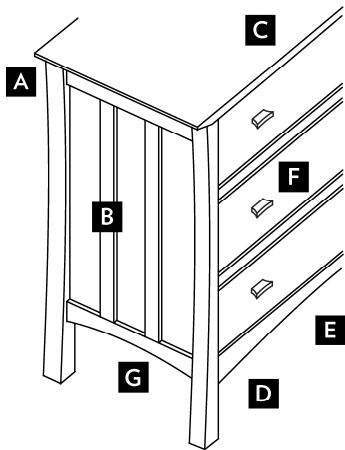

LINE DETAILS

BURLINGTON & HEARTWOOD

- A1. **Heartwood:** underside quarter-round edge
- A2. **Burlington:** square edge
- B. 2-panel sides
- C. 3/4" thick top
- D1. **Heartwood:** 1.5" x 2.25" leg with rounded edge
- D2. **Burlington:** 1.5" x 2.25" leg with square edge
- E. Arched skirt
- F. Round knobs
- G. 4.5" clearance under rail

CRAFTSMAN

- A. Square edge
- B. 2-panel sides
- C. 3/4" thick top
- D. 1.25" x 2.25" taller leg with square edge
- E. Straight skirt
- F. Rectangular pulls
- G. 8" clearance under rail

HORIZON

- A. Beveled edge
- B. 3-panel sides
- C. 3/4" thick top
- D. 1.25" x 2.25" taller leg with arched side
- E. Arched skirt
- F. Trapezoid pulls
- G. 6" clearance under rail

PRAIRIE

- A. Square edge
- B. Panel sides
- C. 1" thick top
- D. 1.25" x 5.5" leg with square edge
- E. Straight skirt
- F. Round knobs
- G. 2" clearance under rail

MISSION

- A. Square edge
- B. 2-panel sides
- C. 1" thick top
- D. 2.25" x 2.25" leg with square edge
- E. Straight skirt
- F. Round knobs
- G. 4.5" clearance under rail

CABLE CROSSING, LOFT, & SKYLINE

- A. 1" thick top
- B. 1" thick solid sides
- C1. **Skyline:** base 4"
- C2. **Cable Crossing, Loft:** base 6"
- D1. **Skyline:** bar pulls (longer)
- D2. **Loft:** bar pulls (shorter)
- D3. **Cable Crossing:** stainless steel bar pulls
- E. **Cable Crossing:** metal inlays