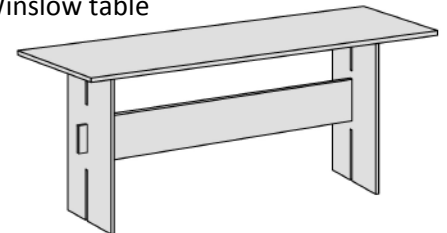

Extension table with leaves

Round extension table with leaves

Round fixed table

Fixed table

WINSLOW TABLE

WINDINTAB3684 36 X 84

Winslow table

WINSLOW BENCH

WINDINBENCH64 64" long

Winslow bench

All tables are available in custom sizes.
Contact us for quotes.

DINING ROOM

WALNUT ADD 30%
FOB WINOOSKI, VT

Dining Room Cases

- Hutch tops must be purchased with a matching sideboard.
- Sideboards may be purchased alone.
- Hutch tops have solid hardwood backing and 10" deep shelves. Deeper units with wider shelves may be special ordered.
- Soft close undermount slides are available for \$XX.00/drawer.
- Full extension slides are available for \$XX.00/drawer.