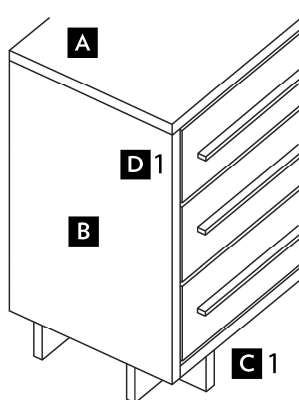

CABLE CROSSING, LOFT, & SKYLINE