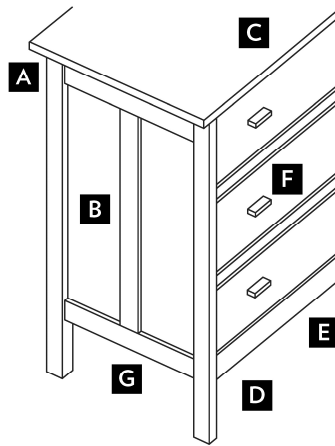

LINE DETAILS

BURLINGTON & HEARTWOOD

- A1. **Heartwood:** underside quarter-round edge
- A2. **Burlington:** square edge
- B. 2-panel sides
- C. 3/4" thick top
- D1. **Heartwood:** 1.5" x 2.25" leg with rounded edge
- D2. **Burlington:** 1.5" x 2.25" leg with square edge
- E. Arched skirt
- F. Round knobs
- G. 4.5" clearance under rail

CRAFTSMAN

- A. Square edge
- B. 2-panel sides
- C. 3/4" thick top
- D. 1.25" x 2.25" taller leg with square edge
- E. Straight skirt
- F. Rectangular pulls
- G. 8" clearance under rail

HORIZON

- A. Beveled edge
- B. 3-panel sides
- C. 3/4" thick top
- D. 1.25" x 2.25" taller leg with arched side
- E. Arched skirt
- F. Trapezoid pulls
- G. 6" clearance under rail

PRAIRIE

- A. Square edge
- B. Panel sides
- C. 1" thick top
- D. 1.25" x 5.5" leg with square edge
- E. Straight skirt
- F. Round knobs
- G. 2" clearance under rail

MISSION

- A. Square edge
- B. 2-panel sides
- C. 1" thick top
- D. 2.25" x 2.25" leg with square edge
- E. Straight skirt
- F. Round knobs
- G. 4.5" clearance under rail

CABLE CROSSING, LOFT, & SKYLINE

- A. 1" thick top
- B. 1" thick solid sides
- C1. **Skyline:** base 4"
- C2. **Cable Crossing, Loft:** base 6"
- D1. **Skyline:** bar pulls (longer)
- D2. **Loft:** bar pulls (shorter)
- D3. **Cable Crossing:** stainless steel bar pulls
- E. **Cable Crossing:** metal inlays