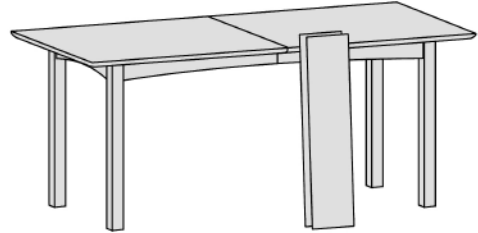

DINING ROOM

WALNUT ADD 30%
FOB WINOOSKI, VT

Base Prices

- There is a base price for each size of table listed below. This includes square edges, 2-1/4" square legs, straight aprons, and solid cherry or maple construction.
  Add 30% for walnut.

Extension Tables

40 x 60, 2 leaf	40 x 60, 3 leaf
42 x 66, 2 leaf	42 x 66, 3 leaf
48 x 66, 2 leaf	48 x 66, 3 leaf
40 x 72, 2 leaf	40 x 72, 3 leaf
48" round, 2 leaf	48" round, 3 leaf
54" round, 2 leaf	54" round, 3 leaf

Fixed Tables

36 x 60
36 x 72
42 x 60
42 x 78
48" round
54" round

OPTIONS

Edging

Horizon	$XX.00
Quarter round underside	$XX.00 (Heartwood)
Quarter round topside	$XX.00 (Eastwood)
Square	*base

Aprons

Arched	$XX.00
Straight	*base

Legs

Heartwood	$XX.00
Horizon	$XX.00
Square 2-1/4"	*base
Square 2-1/2"	$XX.00
Tapered 2-1/4"	$XX.00
Tapered 2-1/2"	$XX.00

- There are additional charges for certain styles of legs, aprons, and edging.
- **Leaves are 18" wide and include matching aprons.**

Extension table with leaves