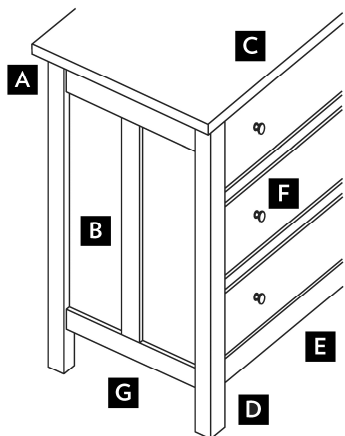

LINE DETAILS

BURLINGTON & HEARTWOOD

- A1. **Heartwood:** underside quarter-round edge
- A2. **Burlington:** square edge
- B. 2-panel sides
- C. 3/4" thick top
- D1. **Heartwood:** 1.5" x 2.25" leg with rounded edge
- D2. **Burlington:** 1.5" x 2.25" leg with square edge
- E. Arched skirt
- F. Round knobs
- G. 4.5" clearance under rail

CRAFTSMAN

- A. Square edge
- B. 2-panel sides
- C. 3/4" thick top
- D. 1.25" x 2.25" taller leg with square edge
- E. Straight skirt
- F. Rectangular pulls
- G. 8" clearance under rail

HORIZON

- A. Beveled edge
- B. 3-panel sides
- C. 3/4" thick top
- D. 1.25" x 2.25" taller leg with arched side
- E. Arched skirt
- F. Trapezoid pulls
- G. 6" clearance under rail

PRAIRIE

- A. Square edge
- B. Panel sides
- C. 1" thick top
- D. 1.25" x 5.5" leg with square edge
- E. Straight skirt
- F. Round knobs
- G. 2" clearance under rail

MISSION

- A. Square edge
- B. 2-panel sides
- C. 1" thick top
- D. 2.25" x 2.25" leg with square edge
- E. Straight skirt
- F. Round knobs
- G. 4.5" clearance under rail

CABLE CROSSING, LOFT, & SKYLINE

- A. 1" thick top
- B. 1" thick solid sides
- C1. **Skyline:** base 4"
- C2. **Cable Crossing, Loft:** base 6"
- D1. **Skyline:** bar pulls (longer)
- D2. **Loft:** bar pulls (shorter)
- D3. **Cable Crossing:** stainless steel bar pulls
- E. **Cable Crossing:** metal inlays