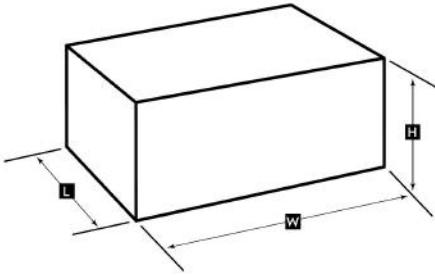

CABLE CROSSING · LOFT · SKYLINE

WALNUT ADD 30%
FOB WINOOSKI, VT

Dimensions: all dimensions are labeled length x width x height.

L x W x H

- Prices listed are for cherry and maple. **Add 30% for walnut.**
  Please add a "W" before the code to indicate walnut.
- Add 10% to the cost of any cherry or maple case for a walnut top.
- Add $XX.00 per drawer and door for Cable Crossing inlays.
- Soft close undermount slides are available for $XX.00/drawer.
- Full extension slides are available for $XX.00/drawer.

CABLE CROSSING (CC), LOFT (LO), SKYLINE (SKY)

ITEM/PRICE	STYLE CODE	DIMENSIONS	ITEM/PRICE	STYLE CODE	DIMENSIONS
2-DRAWER CHEST 	CC2D27	20 X 28.375 X 23	3-DRAWER CHEST 	CC3D27	20 X 28.375 X 28
	LO2D27	20 X 28.375 X 23		LO3D27	20 X 28.375 X 28
	SKY2D27	20 X 28.375 X 21		SKY3D27	20 X 28.375 X 26
	Cable Crossing: add $XX for inlays.			Cable Crossing: add $XX for inlays.	
4-DRAWER DRESSER 	CC4D27	20 X 28.375 X 34.625	5-DRAWER DRESSER 	CC5D27	20 X 28.375 X 41.25
	LO4D27	20 X 38.375 X 34.625		LO5D27	20 X 28.375 X 41.25
	SKY4D27	20 X 38.375 X 32.375		SKY5D27	20 X 28.375 X 39.25
	Cable Crossing: add $XX for inlays.			Cable Crossing: add $XX for inlays.	
5-DRAWER WIDE DRESSER 	CC5D34	20 X 35.5 X 41.25	6-DRAWER SYMM DRESSER 	CC6D2727	20 X 55.75 X 28
	LO5D34	20 X 35.5 X 41.25		LO6D2727	20 X 55.75 X 28
	SKY5D34	20 X 35.5 X 39.25		SKY6D2727	20 X 55.75 X 26
	Cable Crossing: add $XX for inlays.			Cable Crossing: add $XX for inlays.	
6-DRAWER DRESSER 	CC6D1734	20 X 52.875 X 28	6-DRAWER WIDE DRESSER 	CC6D3434	20 X 70 X 28
	LO6D1734	20 X 52.875 X 28		LO6D3434	20 X 70 X 28
	SKY6D1734	20 X 52.875 X 26		SKY6D3434	20 X 70 X 26
	Cable Crossing: add $XX for inlays.			Cable Crossing: add $XX for inlays.	
	AVAILABLE IN REVERSE CONFIGURATION