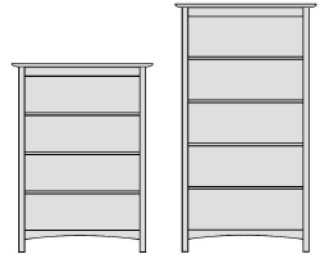

BOOKCASES

WALNUT ADD 30%
FOB WINOOSKI, VT

- Our bookcases can be ordered in several combinations of dimensions. The depth of the top can be 14.5" or 18.5". The width can be 41" or 48", and the height can be 55" or 72". Any other dimension is considered custom and must be quoted. To order, specify the style, depth, width, and height. For example, HWBK144172 is a Heartwood bookcase that is 14.5" deep x 41" wide and 72" high.
- All bookcases are built with solid wood panel construction. Only the back is veneer, everything else is solid hardwood. If all solid wood is required, add 20% for the Natural Living Edition option.
- 14.5" top depth provides a shelf depth of 12".
- 18.5" top depth provides a shelf depth of 16".

- Prices listed are for cherry and maple. **Add 30% for walnut. Please add a "W" before the code to indicate walnut.**
- **All 55" high bookcases are $XX.00.** Bottom and 3 adjustable shelves.
- **All 72" high bookcases are $XX.00.** These bookcases come with a fixed shelf 30" off the floor. This allows one adjustable shelf below and two above. All 3 are provided.

BURLINGTON (BR), CRAFTSMAN (CR), HORIZON (HOR), HEARTWOOD (HW), MISSION (MI), PRAIRIE (PR)

ITEM/PRICE	STYLE CODE	DIMENSIONS	ITEM/PRICE	STYLE CODE	DIMENSIONS
CONSOLE BOOKCASE 	BRBKCONS	18.5 X 75.5 X 29.75	CONSOLE BOOKCASE W/ WOOD DOORS 	BRBKCONSDOOR	18.5 X 75.5 X 29.75
	CRBKCONS	18.5 X 75.5 X 33.25		CRBKCONSDOOR	18.5 X 75.5 X 33.25
	HWBKCONS	18.5 X 75.5 X 29.75		HWBKCONSDOOR	18.5 X 75.5 X 29.75
	HORBKCONS	18.5 X 75.5 X 31.25		HORKCONSDOOR	18.5 X 75.5 X 31.25
	MIBKCONS	14.5 X 84.5 X 30		MIBKCONSDOOR	14.5 X 84.5 X 30
	PRBKCONS	18.5 X 75.5 X 27.5		PRBKCONSDOOR	18.5 X 75.5 X 27.5
CONSOLE BOOKCASE W/ GLASS DOORS 	BRBKCONSGLDOOR	18.5 X 75.5 X 29.75	1-DOOR BOOKCASE W/ GLASS DOOR 	BRBK1DOOR	13.5 X 33 X 60
	CRBKCONSGLDOOR	18.5 X 75.5 X 33.25		CRBK1DOOR	13.5 X 33 X 63.5
	HWBKCONSGLDOOR	18.5 X 75.5 X 29.75		HWBK1DOOR	13.5 X 33 X 60
	HORKCONSGLDOOR	18.5 X 75.5 X 31.25		HORBK1DOOR	13.5 X 33 X 61.5
	MIBKCONSGLDOOR	14.5 X 84.5 X 30		MIBK1DOOR	13.5 X 33 X 60.25
	PRBKCONSGLDOOR	18.5 X 75.5 X 27.5		PRBK1DOOR	13.5 X 33 X 57.75
SPECIFY WITH RIGHT OR LEFT DOOR					
2-DOOR BOOKCASE W/ GLASS DOORS 	BRBK2DOOR	13.5 X 61 X 60	4-DOOR BOOKCASE 	BRBK4DOOR	18.5 X 41 X 72
	CRBK2DOOR	13.5 X 61 X 63.5		CRBK4DOOR	18.5 X 41 X 75.5
	HWBK2DOOR	13.5 X 61 X 60		HWBK4DOOR	18.5 X 41 X 72
	HORBK2DOOR	13.5 X 61 X 61.5		HORBK4DOOR	18.5 X 41 X 73.5
	MIBK2DOOR	13.5 X 61 X 60.25		MIBK4DOOR	18.5 X 41 X 72.25
	PRBK2DOOR	13.5 X 61 X 57.75		PRBK4DOOR	18.5 X 41 X 69.75
<i>Top doors are glass, bottom are wood</i>