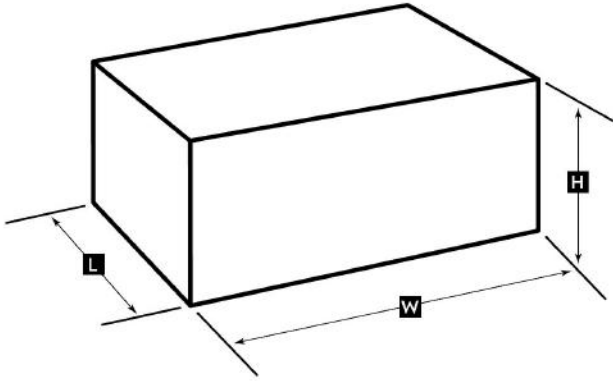

BEDS

WALNUT ADD 30%
FOB WINOOSKI, VT

STYLE (code)	SPECIFICATIONS	SIZE	HIGH FOOT	LOW FOOT
PENDANT (PEN) 	HDBD HT: 45" LOFB HT: 18" CLRN: 12.5" MATCH FOR: LO, SKY LEG STYLE: SKY OTHER LEGS AVAILABLE: NO	KG CK QN DB TW	N/A N/A N/A N/A N/A	
PLATFORM - NO HEADBOARD OR FOOTBOARD 	LEG STYLE: ANY AVAILABLE IN ANY LEG STYLE AND HEIGHTS ARE ADJUSTABLE	KG CK QN DB TW	N/A N/A N/A N/A N/A	
SKYLINE (SKY)  <p><i>10" headboard panel; cherry and maple beds come with walnut legs</i></p>	HDBD HT: 34" LOFB HT: 12.5" CLRN: 8" MATCH FOR: LO, SKY LEG STYLE: SKY OTHER LEGS AVAILABLE: NO	KG CK QN DB TW	N/A N/A N/A N/A N/A	
SKYLINE PANEL (SKYPAN)  <p><i>Cherry and maple beds come with contrasting walnut caps</i></p>	HDBD HT: 43" LOFB HT: 13" CLRN: 8.5" MATCH FOR: LO, SKY LEG STYLE: SKY OTHER LEGS AVAILABLE: NO SPECIFY WOOD FOR CAP SEPARATELY (i.e. cherry bed w/walnut cap)	KG CK QN DB TW	N/A N/A N/A N/A N/A	
SLEIGH (SL) 	HDBD HT: 45" FTBD HT: 31" LOFB HT: 15" CLRN: 8.75" MATCH FOR: ANY STYLE LEG STYLE: SL OTHER LEGS AVAILABLE: NO	KG CK QN DB TW		
SUTTON (SU) 	HDBD HT: 32" LOFB HT: 15" CLRN: 9.5" MATCH FOR: BR, CR, MI LEG STYLE: BR OTHER LEGS AVAILABLE: YES	KG CK QN DB TW	N/A N/A N/A N/A N/A	

BEDROOM ACCESSORIES

WALNUT ADD 30%
FOB WINOOSKI, VT

Dimensions: all dimensions are labeled length x width x height.
L x W x H

- Prices listed are for cherry and maple. **Add 30% for walnut.**
Please add a "W" before the code to indicate walnut.
- Walnut tops are available for an additional 10%.
- Burlington, Heartwood, and Mission pieces are the same dimension except for height, which varies with the thickness of the top. Horizon pieces are 1.5" higher and Craftsman pieces are 3.5" higher due to larger clearance underneath.
- **Adjustable shelves:** shelf/shelves will be sent loose with clips. Horizon pieces are only available with fixed shelves.
- Soft close undermount slides are available for \$XX.00/drawer.
- Full extension slides are available for \$XX.00/drawer.