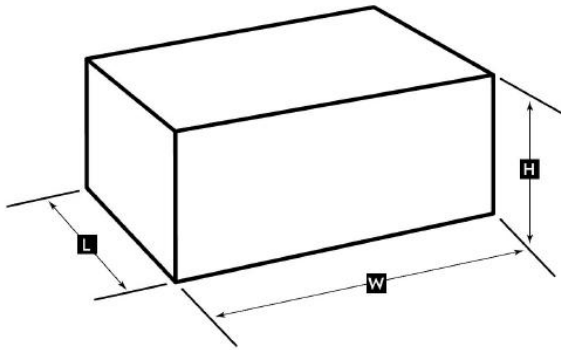

OCCASIONAL & MEDIA ACCESSORIES

WALNUT ADD 30%
FOB WINOOSKI, VT

Dimensions: all dimensions are labeled length x width x height.
L x W x H

- Prices listed are for cherry and maple. **Add 30% for walnut.** Please add a "W" before the code to indicate walnut.
- Walnut tops are available for an additional 10%.
- Burlington, Heartwood, and Mission pieces are the same dimension except for height, which varies with the thickness of the top. Horizon pieces are 1.5" higher and Craftsman pieces are 3.5" higher due to larger clearance underneath.
- **Adjustable shelves:** shelf/shelves will be sent loose with clips. Horizon pieces are only available with fixed shelves.
- Soft close undermount slides are available for $XX.00/drawer.
- Full extension slides are available for $XX.00/drawer.

BURLINGTON (BR), CRAFTSMAN (CR), HEARTWOOD (HW), HORIZON (HOR), MISSION (MI), PRAIRIE (PR)

ITEM/PRICE	STYLE CODE	DIMENSIONS	ITEM/PRICE	STYLE CODE	DIMENSIONS
END TABLE 	BRENDTAB	12 X 16 X 25	COFFEE TABLE 	BRCOF	28 X 48 X 20
	CRENDTAB	12 X 16 X 28.5		CRCOF	28 X 48 X 23.5
	HWENDTAB	12 X 16 X 25		HWCOF	28 X 48 X 20
	HORENDTAB	12 X 16 X 25		HORCOF	28 X 48 X 21.5
	MIENDTAB	12 X 16 X 25.25		MICOF	28 X 48 X 18
	PRENDTAB	12 X 16 X 22.75		PRCOF	28 X 48 X 17.75
SQUARE COFFEE TABLE 	BRCOFSQ	40 X 40 X 20	2-DRAWER COFFEE TABLE 	BRCOF2D	20 X 61 X 21.75
	CRCOFSQ	40 X 40 X 23.5		CRCOF2D	20 X 61 X 25.25
	HWCOFSQ	40 X 40 X 20		HWCOF2D	20 X 61 X 21.75
	HORCOFSQ	40 X 40 X 21.5		HORCOF2D	20 X 61 X 23.25
	MICOFSQ	40 X 40 X 18		MICOF2D	20 X 61 X 22
	PRCOFSQ	40 X 40 X 17.75		PRCOF2D	20 X 61 X 19.50
LAMP TABLE 	BRLAMP	24 X 28 X 24.75			
	CRLAMP	24 X 28 X 28.25			
	HWLAMP	24 X 28 X 24.75			
	HORLAMP	24 X 28 X 26.25			
	MILAMP	28 X 24 X 25			
	PRLAMP	24 X 28 X 22.5			
KERN CONSOLE TABLE 	KERNCONS	16 X 60 X 28	CONSOLE TABLE 	BRCONS	20 X 61 X 29.75
		<i>8" overhang on both sides, 3" oil rubbed bronze pulls</i>		CRCONS	20 X 61 X 33.25
			HWCONS	20 X 61 X 29.75	
			HORCONS	20 X 61 X 31.25	
			MICONS	20 X 61 X 30	
			PRCONS	20 X 61 X 27.5