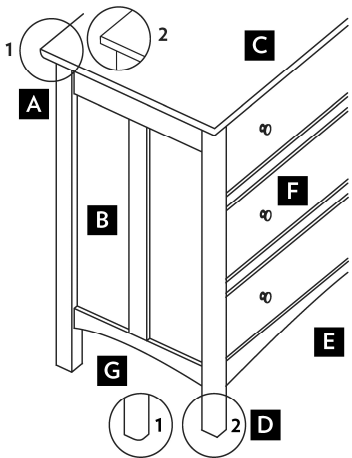

LINE DETAILS

BURLINGTON & HEARTWOOD