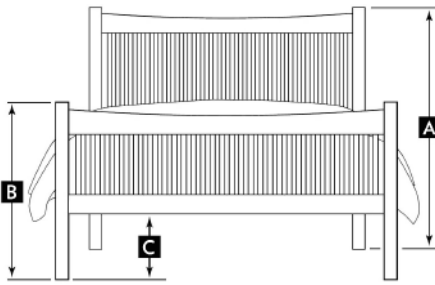

BEDS

WALNUT ADD 30%
FOB WINOOSKI, VT

High Foot

Low Foot

Bed Specification Codes

- HDBD HT:** Headboard height (A)
- FTBD HT:** Footboard height (B)
- LOFB HT:** Low footboard height (D)
- CLRN:** Clearance (C)

Bed Size Codes

- KG:** King 76" X 80"
- CK:** California King 72" X 84"
- QN:** Queen 60" X 80"
- DB:** Double 54" X 75"
- TW:** Twin 38" X 75"

- Beds with 42" headboards have a PLUS option (HDBD HT) where the headboard is raised to 48". The charge for this is: **KG or CK: \$XX.00 QN, DB, or TW: \$XX.00**
- Most beds are available as box spring beds. This option adds 8" by dropping the rail 6" and the cleat 2", with no change in the HDBD/FTBD heights. For a bed with a 12.5" clearance, it will be reduced to 6.5". The charge for this is: **KG or CK: \$XX.00 QN, DB, or TW: \$XX.00**
- Center supports are standard on king, California king, and queen beds. An optional leg is sent with the center support bar and is to be used at the owner's discretion.
- 3-leg center support: \$XX.00
- Prices listed are for cherry and maple. **Add 30% for walnut. Please add a "W" before the code to indicate walnut.**