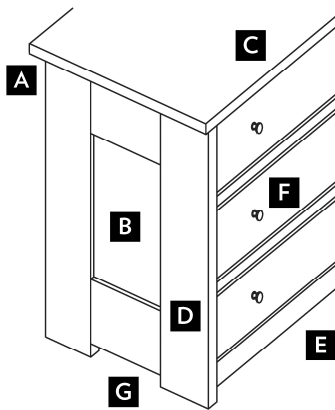

LINE DETAILS

BURLINGTON & HEARTWOOD

- A1. **Heartwood:** underside quarter-round edge
- A2. **Burlington:** square edge
- B. 2-panel sides
- C. 3/4" thick top
- D1. **Heartwood:** 1.5" x 2.25" leg with rounded edge
- D2. **Burlington:** 1.5" x 2.25" leg with square edge
- E. Arched skirt
- F. Round knobs
- G. 4.5" clearance under rail

CRAFTSMAN

- A. Square edge
- B. 2-panel sides
- C. 3/4" thick top
- D. 1.25" x 2.25" taller leg with square edge
- E. Straight skirt
- F. Rectangular pulls
- G. 8" clearance under rail

HORIZON

- A. Beveled edge
- B. 3-panel sides
- C. 3/4" thick top
- D. 1.25" x 2.25" taller leg with arched side
- E. Arched skirt
- F. Trapezoid pulls
- G. 6" clearance under rail

PRAIRIE

- A. Square edge
- B. Panel sides
- C. 1" thick top
- D. 1.25" x 5.5" leg with square edge
- E. Straight skirt
- F. Round knobs
- G. 2" clearance under rail

MISSION

- A. Square edge
- B. 2-panel sides
- C. 1" thick top
- D. 2.25" x 2.25" leg with square edge
- E. Straight skirt
- F. Round knobs
- G. 4.5" clearance under rail

CABLE CROSSING, LOFT, & SKYLINE

- A. 1" thick top
- B. 1" thick solid sides
- C1. **Skyline:** base 4"
- C2. **Cable Crossing, Loft:** base 6"
- D1. **Skyline:** bar pulls (longer)
- D2. **Loft:** bar pulls (shorter)
- D3. **Cable Crossing:** stainless steel bar pulls
- E. **Cable Crossing:** metal inlays